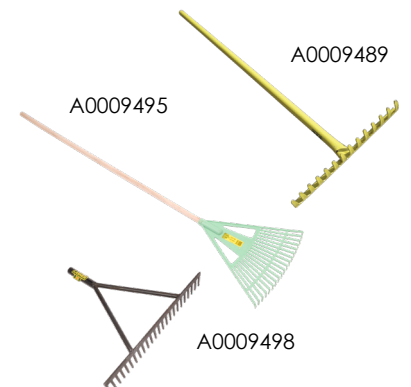

A0008438

Hoe Wooden Handles				
Stock Code	System Code	Uom	Brand	
LS0235	A0009428	EA	Lasher	

A0009428

American Eye Head Picks					
Stock Code	System Code	Weight	Type	Uom	Brand
LS0300	A0009461	3 Kg	C&D	EA	Lasher
LS0301	A0009462	3 Kg	C&D C/W	EA	Lasher
LS0302	A0009463	3 Kg	D&D	EA	Lasher

A0009461

Picks						
Stock Code	System Code	Type	Weight	Handle	Uom	Brand
LS0303	A0009464	Beater	3.8 Kg	Without	EA	Lasher
LS0304	A0009465	Beater	3.8 Kg	C/W	EA	Lasher
LS0305	A0016040	Prospecting	0.80 Kg	Without	EA	Lasher
LS0306	FG00285	Prospecting	1.1 Kg	Wooden	EA	Lasher
LS0310	A0009468	Cutter	2.25 Kg	Without	EA	Lasher
LS0312	A0009469	Mattock	2.25 Kg	Without	EA	Lasher

A0016040

A0009468

Rakes							
Stock Code	System Code	Type	Tooth	Handle	Duty	Uom	Brand
LS0398	A0009489	Garden	14T	Steel	Light	EA	Lasher
LS0399	A0009490	Garden	16T	Steel	Light	EA	Lasher
LS0404	A0009494	Garden	14T	Wooden	Light	EA	Lasher
LS0407	A0009495	Leaf Fan	16T	Wooden	Light	EA	Lasher
LS0408	A0009496	Rubber	26T	Wooden	Light	EA	Lasher
LS0400	A0009491	All Steel	14T	Steel	Heavy	EA	Lasher
LS0401	A0009492	All Steel	16T	Steel	Heavy	EA	Lasher
LS0410	A0009497	Road	24T	Wooden	Heavy	EA	Lasher
LS0412	A0009498	Road	24T	Without	Heavy	EA	Lasher

A0009489

A0009495

A0009498

Shovels						
Stock Code	System Code	Size	Model	Type	Uom	Brand
LS0426	A0009505	625 mm	MC2	Square Mouth	EA	Lasher
LS0428	A0009506	625 mm	WC2	Square Mouth	EA	Lasher
LS0430	A0009507	660 mm	MC5	Square Mouth	EA	Lasher
LS0432	A0009509	700 mm	WC5	Square Mouth	EA	Lasher
LS0436	A0009510	1200 mm	WC7	Square Mouth	EA	Lasher
LS0441	A0009513	600 mm	MB2	Round Nose	EA	Lasher
LS0442	A0009514	660 mm	WB2	Round Nose	EA	Lasher
LS0443	A0009515	480 mm	MB4	Round Nose	EA	Lasher
LS0444	A0009516	600 mm	MB4	Round Nose	EA	Lasher
LS0445	A0009517	600 mm	ASB2	Round Nose	EA	Lasher
LS0446	A0009518	600 mm	WB4	Round Nose	EA	Lasher
LS0448	A0009519	No. 2	MHWS	Pit Pan	EA	Lasher