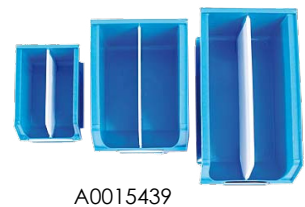

Storebin Dividers & Accessories				
Stock Code	System Code	Size	Uom	Brand
ZT0050	A0015439	No. 1	EA	Eezeestor
ZT0055	A0015440	No. 2	EA	Eezeestor
ZT0060	A0015441	No. 3	EA	Eezeestor
ZT0065	A0015442	No. 4/5	EA	Eezeestor